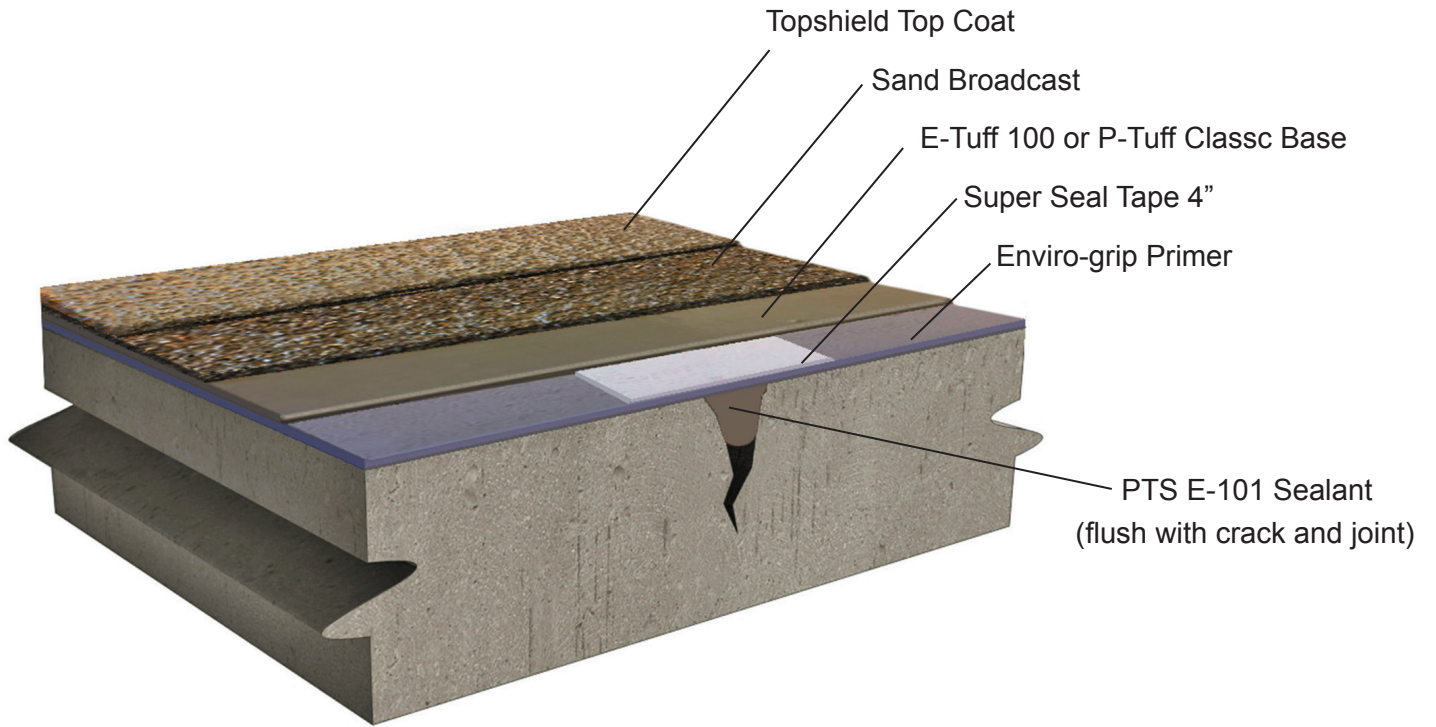

**Poly-Tuff Systems International**  
 8550 West Desert Inn Road., Suite 102-451,  
 Las Vegas, NV 89117  
 866-977-8833 . www.polytuffus.com

**Detail:** FD

FLEXIDECK CRACK IN THE CONCRETE

**Detail Drawing No:**

**Drawn by:**

**Scale:**

 <p><b>Poly-Tuff Systems International</b>        8550 West Desert Inn Road., Suite 102-451,        Las Vegas, NV 89117        866-977-8833 . www.polytuffus.com</p>	<p><b>Detail:</b> FD          FLEXIDECK CRACK IN THE CONCRETE</p>	<p><b>Detail Drawing No:</b></p>
	<p><b>Drawn by:</b></p>	<p><b>Scale:</b></p>