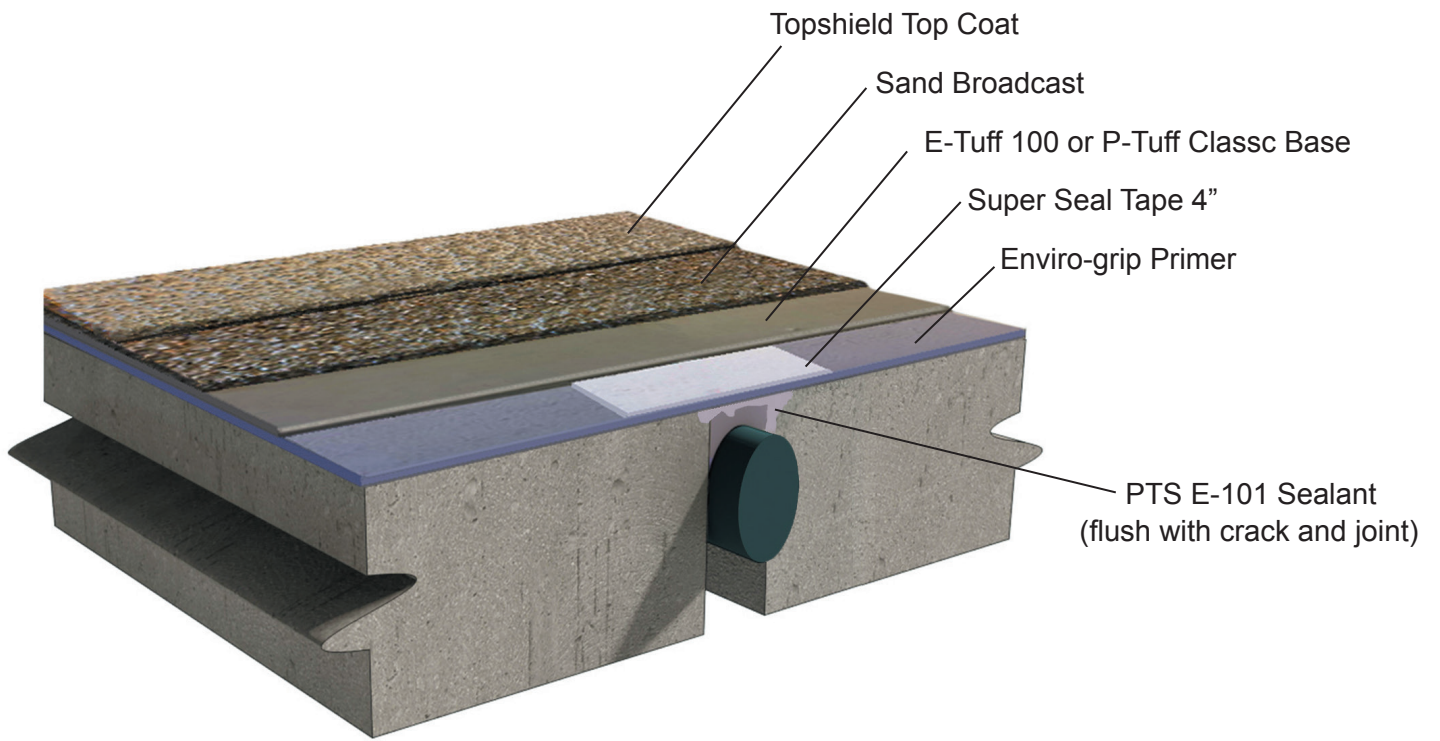

Poly-Tuff Systems International
 8550 West Desert Inn Road., Suite 102-451,
 Las Vegas, NV 89117
 866-977-8833 . www.polytuffus.com

Detail: FD
 FLEXIDECK EXPANSION JOINT REPAIR

Detail Drawing No:

Drawn by:

Scale:

Poly-Tuff Systems International
 8550 West Desert Inn Road., Suite 102-451,
 Las Vegas, NV 89117
 866-977-8833 . www.polytuffus.com

Detail: FD

FLEXIDECK EXPANSION JOINT REPAIR

Detail Drawing No:

Drawn by:

Scale: